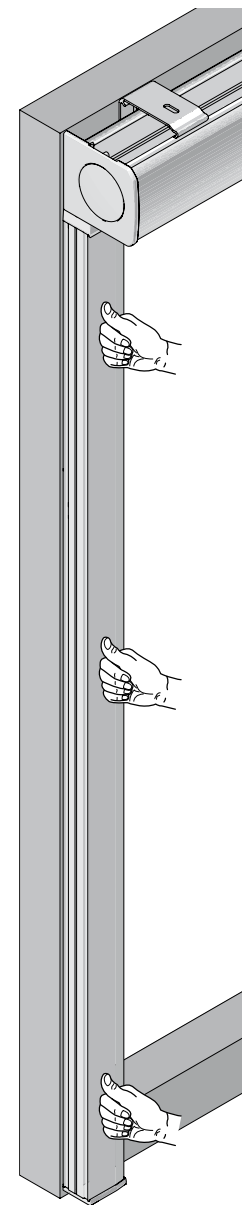

# Mounting Instruction

## Roller Blind Side guiding 35mm 64 mm

- Roller Blind
- Rolgordijn
- Rouleau
- Rollo
- Persiana Roller
- Rullegardin
- Tenda Avvolgibile
- Rullegardin
- Estore de Rolo
- Rullgardin

**Luxaflex**<sup>®</sup>

35 mm with screws

1

2

3

35 mm with tape

1

2

3

64 mm with screws

1

2

3

OPTION

64 mm with clips

1

2