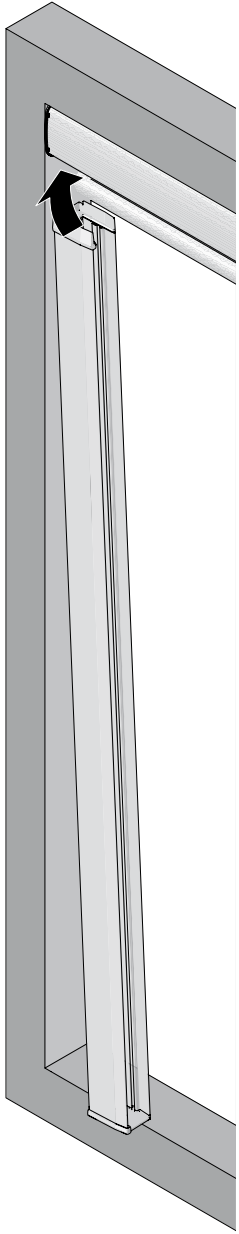

# Mounting Instruction

## Roller Blind Side guiding 35mm 64 mm

- Roller Blind
- Rolgordijn
- Rouleau
- Rollo
- Persiana Roller
- Rullegardin
- Tenda Avvolgibile
- Rullegardin
- Estore de Rolo
- Rullgardin

**Luxaflex**<sup>®</sup>

35 mm with screws

1

2

3

35 mm with tape

1

2

3

64 mm with screws

1

2

3

OPTION

64 mm with clips

1

2