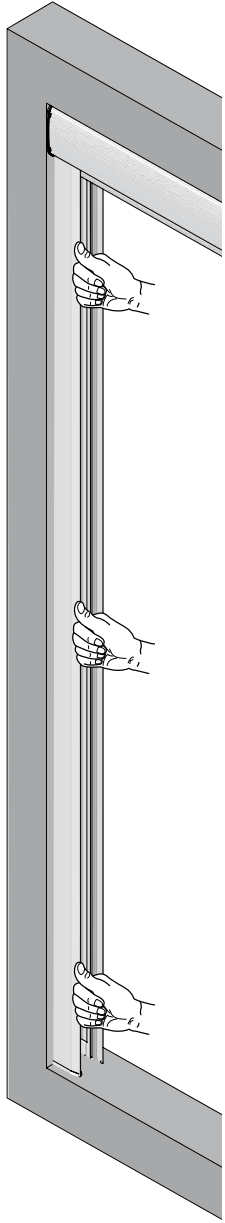

# Mounting Instruction

## Roller Blind Side guiding 35mm 64 mm

- Roller Blind
- Rolgordijn
- Rouleau
- Rollo
- Persiana Roller
- Rullegardin
- Tenda Avvolgibile
- Rullegardin
- Estore de Rolo
- Rullgardin

**Luxaflex**<sup>®</sup>

35 mm with screws

1

2

3

35 mm with tape

1

2

3

64 mm with screws

1

2

3

OPTION

64 mm with clips

1

2