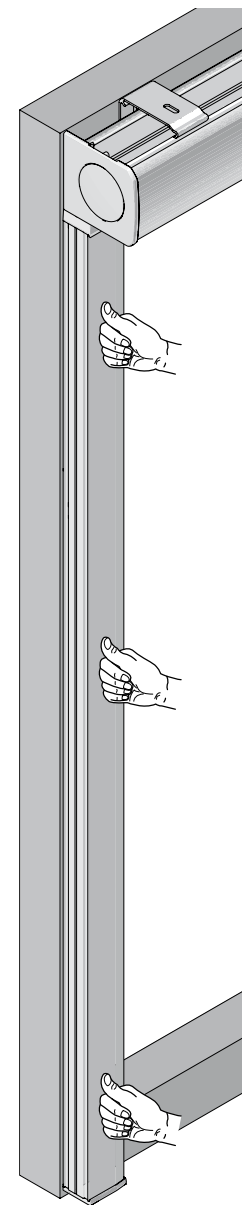

# Mounting Instruction

## Roller Blind Side guiding 35mm 64 mm and cable

- Roller Blind
- Rolgordijn
- Rouleau
- Rollo
- Persiana Roller
- Rullegardin
- Tenda Avvolgibile
- Rullegardin
- Estore de Rolo
- Rullgardin

35 mm with screws

3

35 mm with tape

1

2

3

64 mm with screws

1