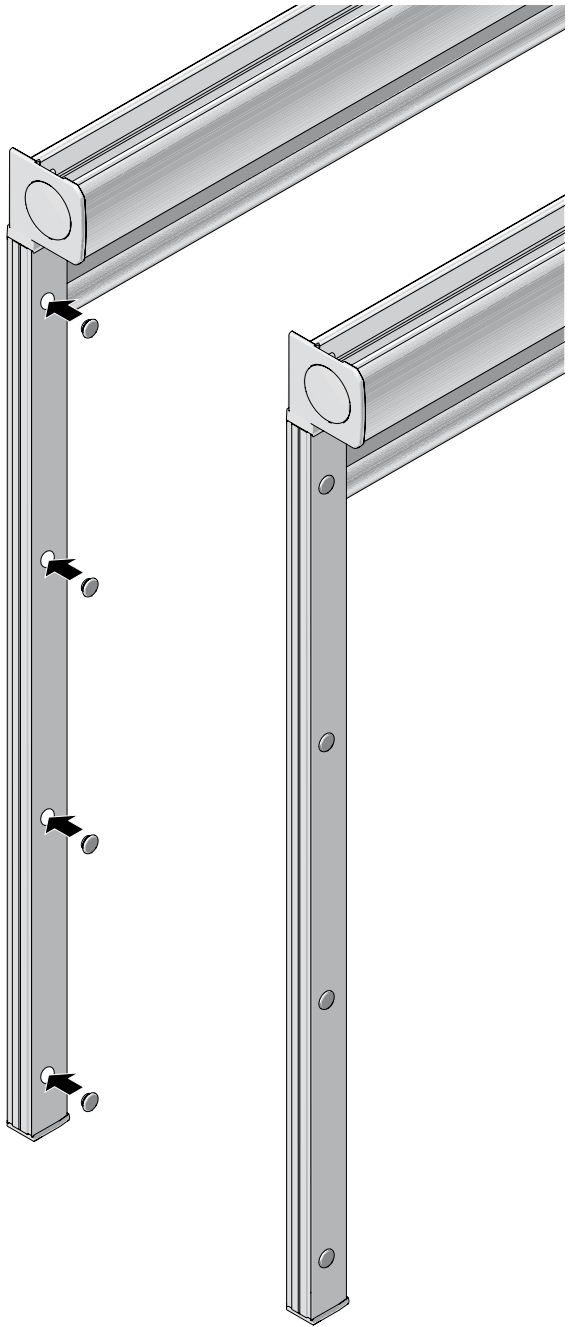

## Roller Blind Side guiding 35mm 64 mm and cable

- Roller Blind
- Rolgordijn
- Rouleau
- Rollo
- Persiana Roller
- Rullegardin
- Tenda Avvolgibile
- Rullegardin
- Estore de Rolo
- Rullgardin

35 mm with screws

3

35 mm with tape

1

2

3

64 mm with screws

1